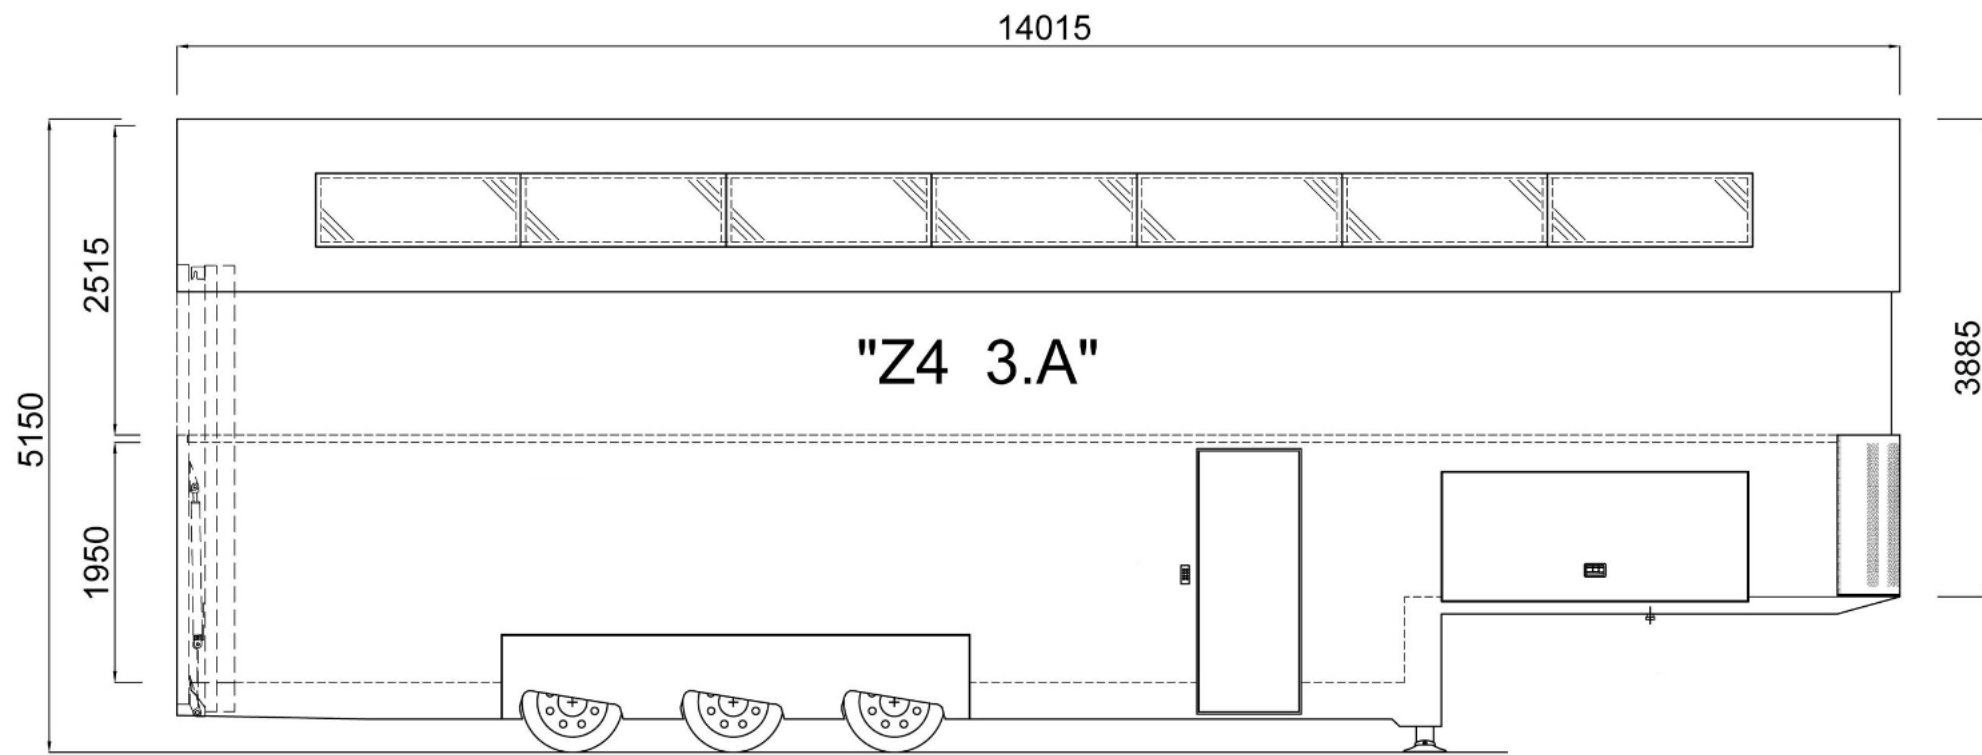

ASTA CAR Z4 HOSPITALITY