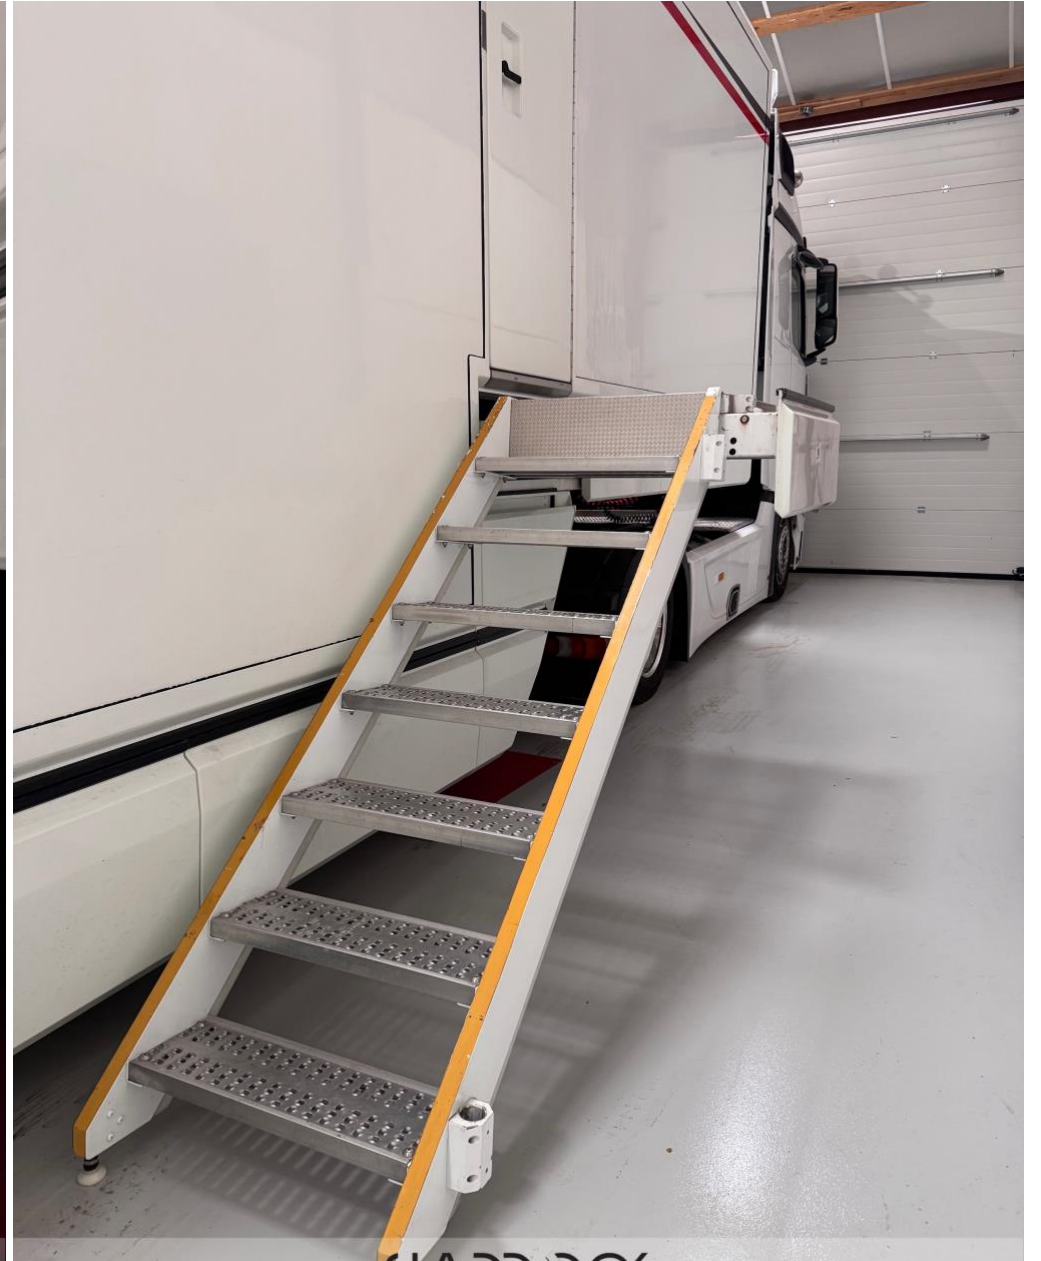

4ADDOCK
Distribution