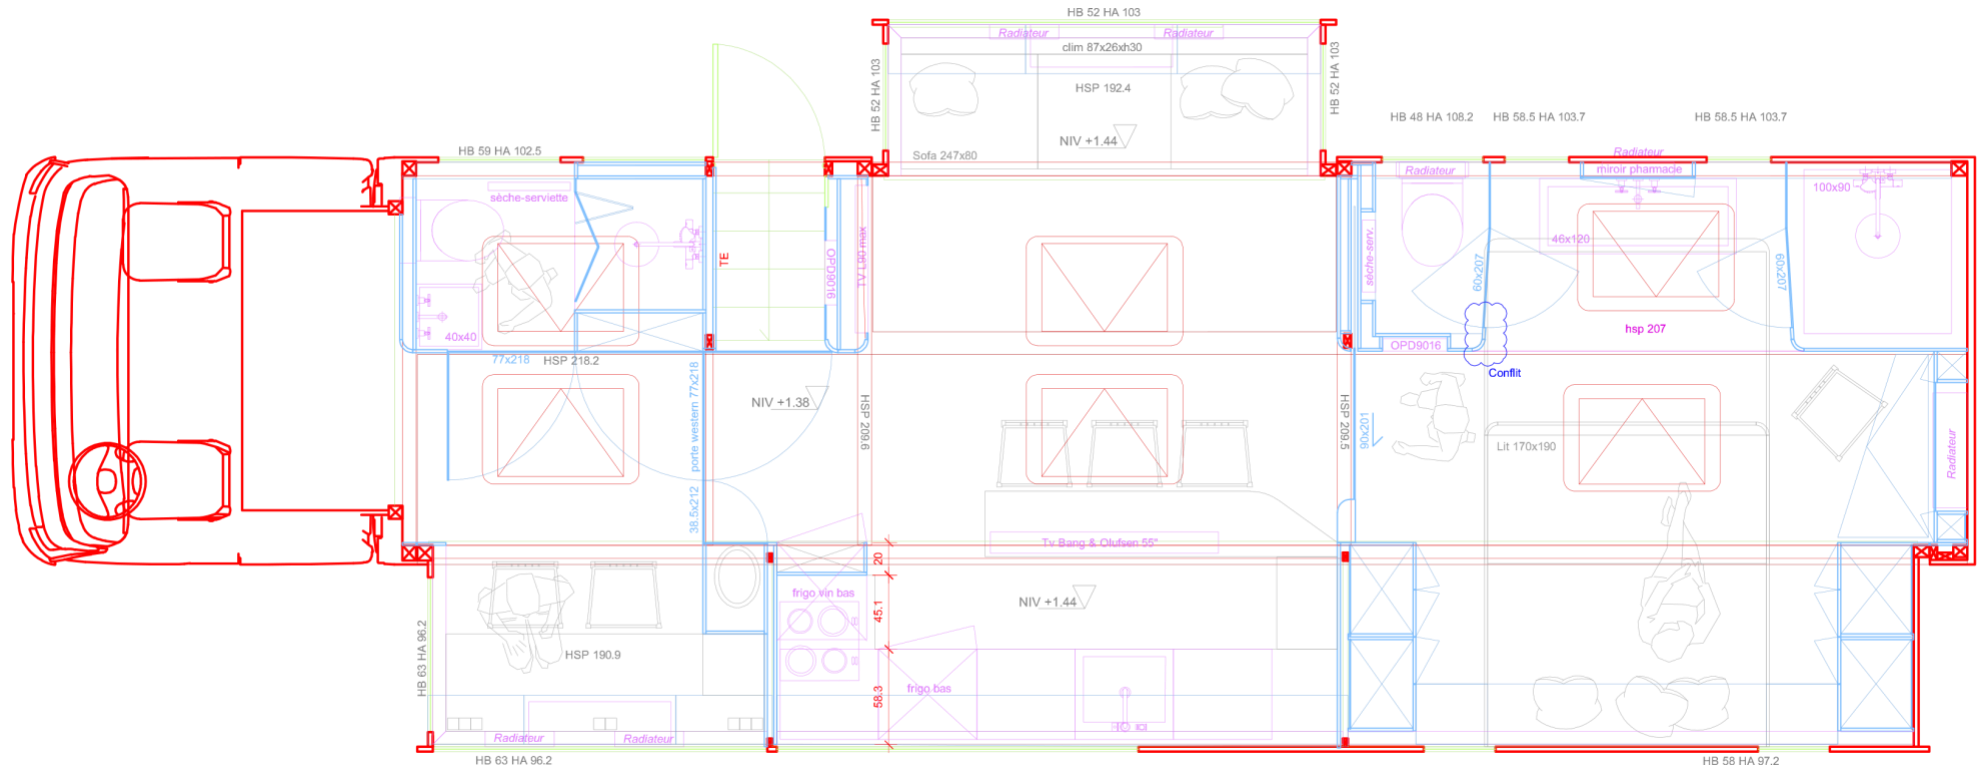

4A DDOCK
Distribution

4A DDOCK
Distribution

PHADDOCK
Distribution

4A DDOCK
Distribution

4ADDOCK
Distribution

4A DDOCK
Distribution

Technical Drawing.

TECHNICAL SPECIFICATIONS

Motorhome Ketterer 400.

Brand	Ketterer Mercedes
Year	2015
Color	White
Total weight	26 000 KG
Axles	3
Outside height	4000 mm
Lift	No
Lateral door	1 door on the right side
Loading capacity	12.500 KG
Underfloor lockers	Yes
Windows	2