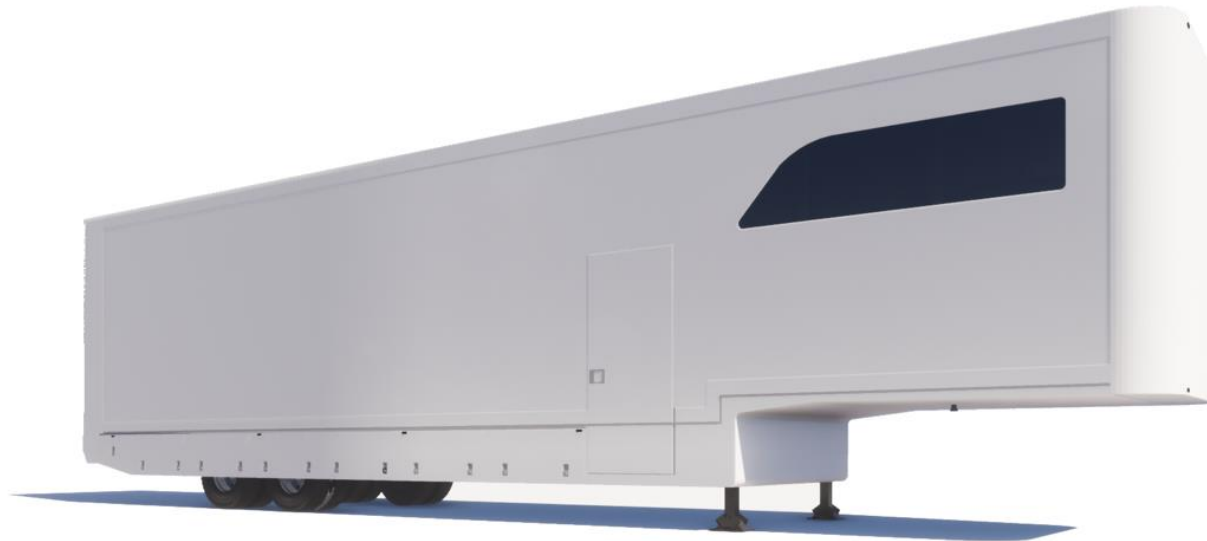

4ADDOCK

D I S T R I B U T I O N

MIELE M2 VERSION 6 CARS

PK17