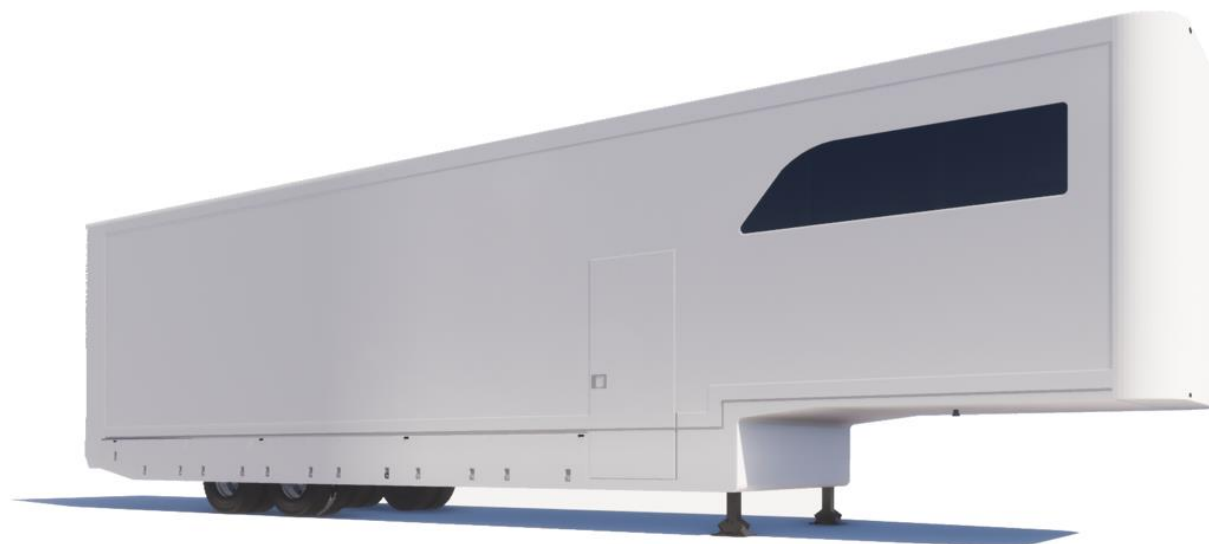

4ADDOCK

D I S T R I B U T I O N

MIELE M2 VERSION 10 M

PK15