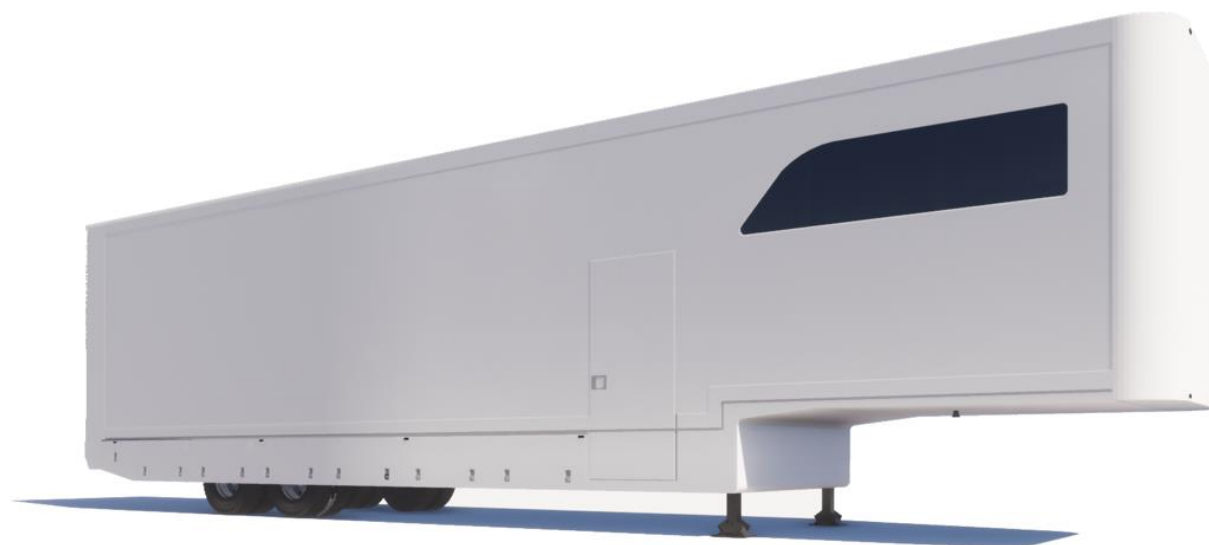

4ADDOCK

D I S T R I B U T I O N

MIELE M2 VERSION 10 M

PK15