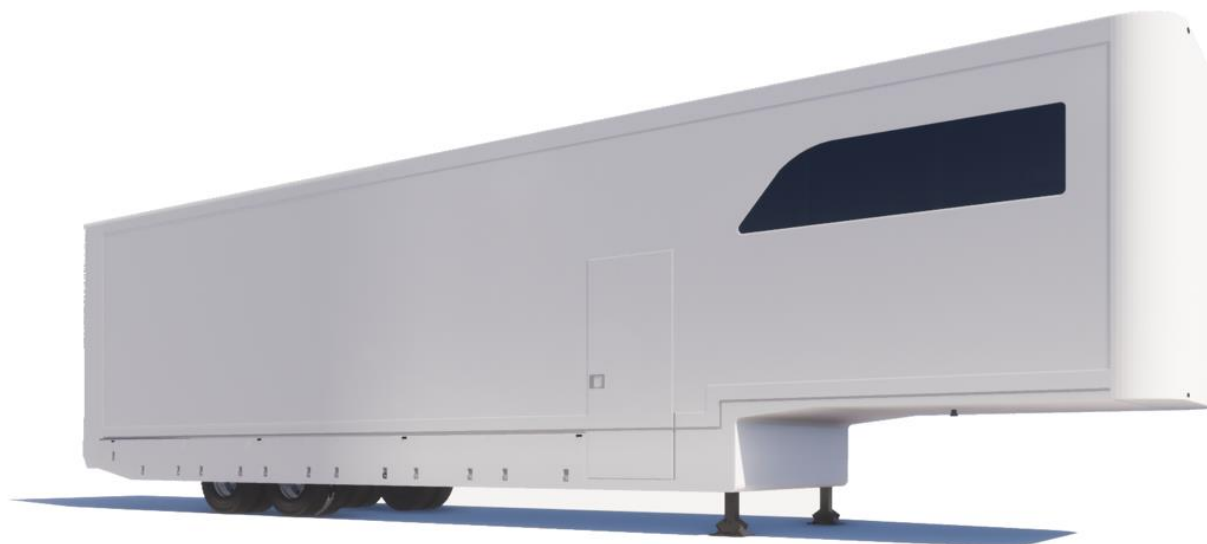

4ADDOCK

D I S T R I B U T I O N

MIELE M2 VERSION 13 M

PK10