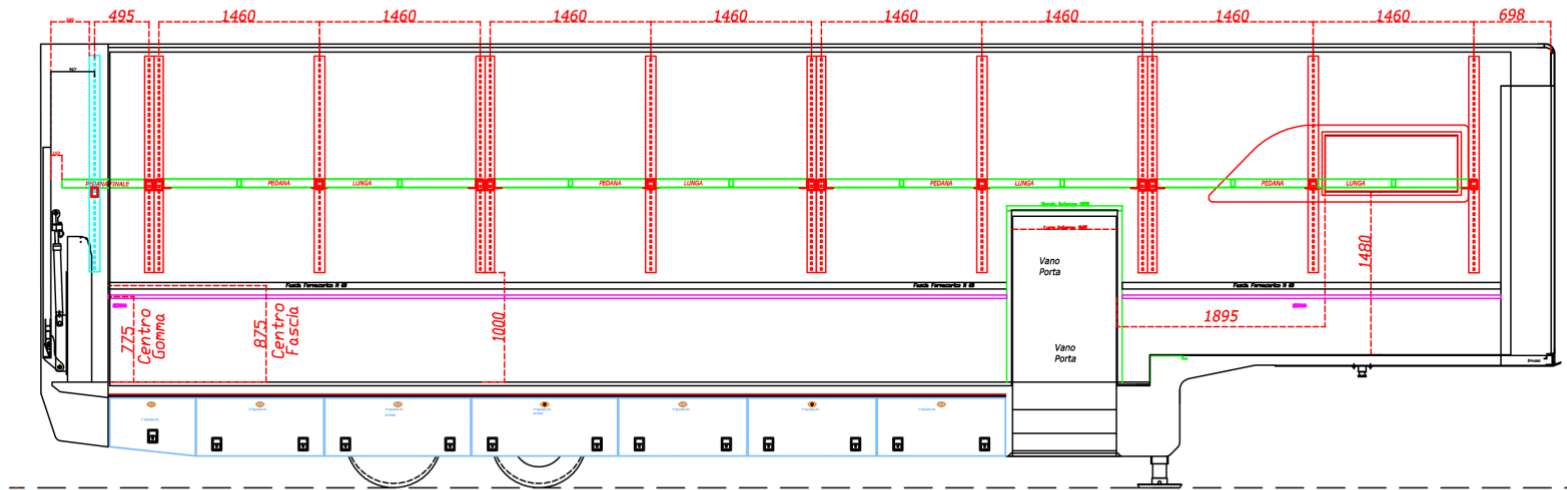

4ADDOCK
D I S T R I B U T I O N

Miele M2 Version 6 Cars.

Technical Schema.

TECHNICAL SPECIFICATIONS

Brand	Miele
Year	2022
Color	White Ral 9003
Total weight	28,000 KG
Axles	2
Tires	245/70 R19,5
Outside length	14.030 mm
Inside length	13.450 mm
Outside width	2550 mm
Inside width	2480 mm
Outside height	3.950 mm
Inside height	2990 mm
Lift	Dhollandia 3000 KG
Lift entry	2220 mm
King pin height	1120 mm
Lateral door	1 On the right side
Loading capacity	6 Cars maximum
Gooseneck	Yes
Underfloor lockers	Yes
Windows	2

STOCK CONFIGURATION

Wireless remote for the lift.

Electrical system 220V.

Charger Victron energy.

Cable to connect to the tractor unit

Adjustable second floor 10M type ramps.

36 Fixation rings type load lok.

White paint RAL 9003.

Captive track load lok on the walls (2 X 13,5M) (13,5 M on the right side & 13,5 M on the left side).

Protective rubber gum on the walls (2 X 13,5M) (13,5 M on the right side & 13,5 M on the left side).

Captive track load lok in the floor on the GOOSENECK (2 X 3,5M) (left & right).

Spare wheel R19,5.

Cover front feet.

Additional lateral external lights on the lockers.

Strip les 2x13M in the left & right upper corner.