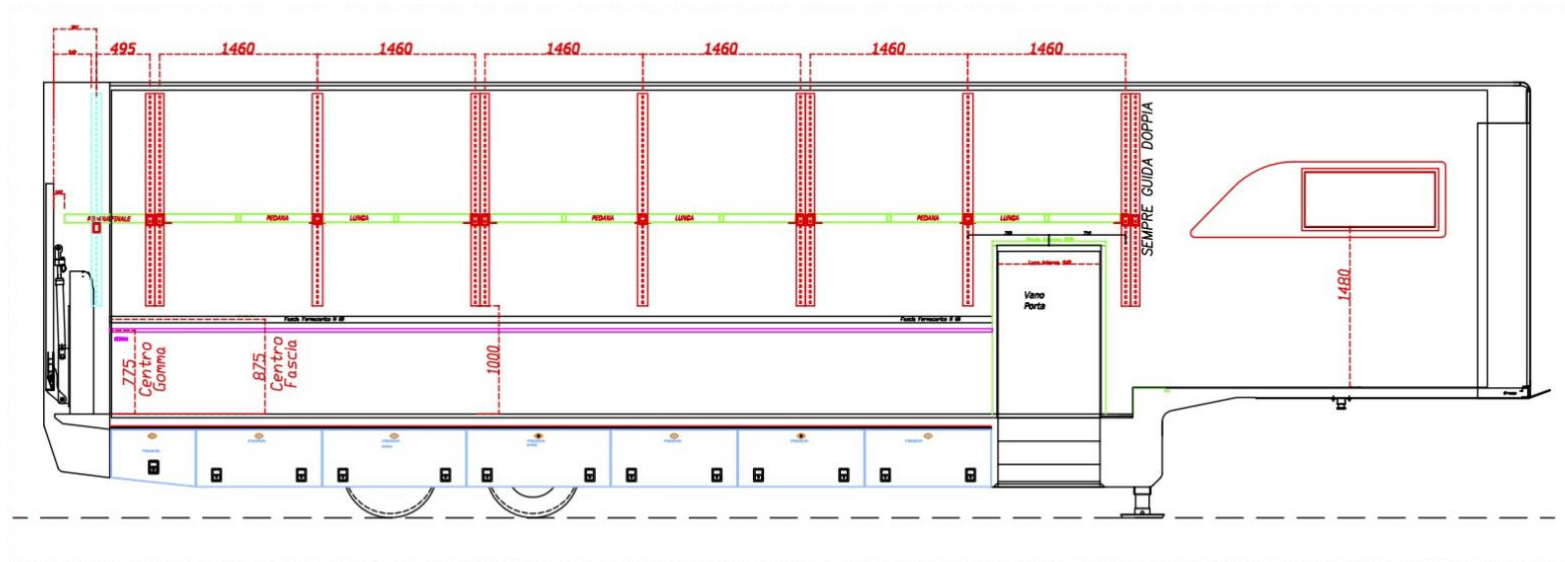

4ADDOCK
D I S T R I B U T I O N

Miele M2 Version 4 Cars.

Example of living room in option.

Technical Schema.

TECHNICAL SPECIFICATIONS

Brand	Miele
Year	2022
Color	White Ral 9003
Total weight	28,000 KG
Axles	2
Tires	245/70 R19,5
Outside length	14.030 mm
Inside length	13.450 mm
Outside width	2550 mm
Inside width	2480 mm
Outside height	3.950 mm
Inside height	2990 mm
Lift	Dhollandia 3000 KG
Lift entry	2220 mm
King pin height	1120 mm
Lateral door	1 On the right side
Loading capacity	4 Cars maximum
Gooseneck	Yes
Underfloor lockers	Yes
Windows	2

STOCK CONFIGURATION

Wireless remote for the lift.

Electrical system 220V.

Charger Victron energy.

Cable to connect to the tractor unit

Adjustable second floor 10M type ramps.

36 Fixation rings type load lok.

White paint RAL 9003.

Captive track load lok on the walls (2 X 10M) (10 M on the right side & 10 M on the left side).

Protective rubber gum on the walls (2 X 10M) (10 M on the right side & 10 M on the left side).

Spare wheel R19,5.

Cover front feet.

Additional lateral external lights on the lockers.

Strip les 2x13M in the left & right upper corner.

PRICE

119,472 EXCL VAT & TRANSPORT

THE INTERIOR DESIGN AND LAYOUT OF THE LIVING AREA CAN BE DONE CUSTOM-MADE UPON REQUEST (CHOICE OF SOFA, KITCHEN AREA, ETC.)