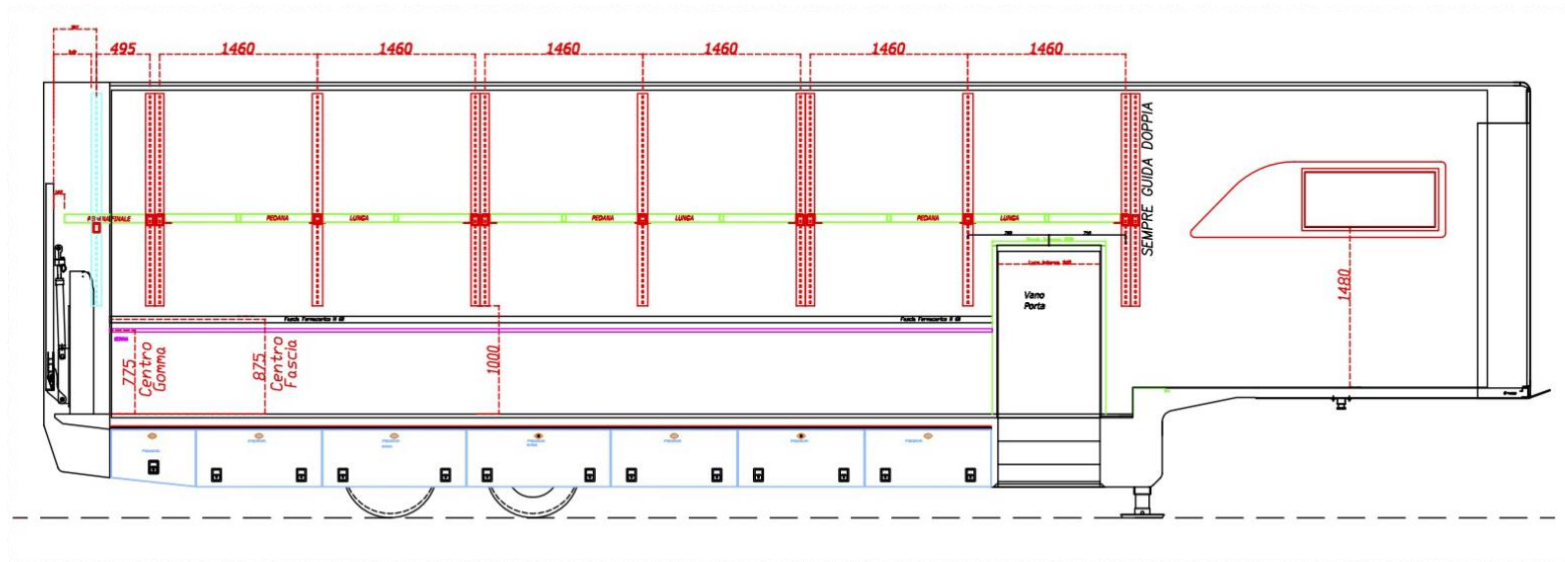

# Technical Schema.

## TECHNICAL SPECIFICATIONS

Brand	Miele
Year	2022
Color	White Ral 9003
Total weight	28,000 KG
Axles	2
Tires	245/70 R19,5
Outside length	14.030 mm
Inside length	13.450 mm
Outside width	2550 mm
Inside width	2480 mm
Outside height	3.950 mm
Inside height	2990 mm
Lift	Dhollandia 3000 KG
Lift entry	2220 mm
King pin height	1120 mm
Lateral door	1 On the right side
Loading capacity	6 Cars maximum
Gooseneck	Yes
Underfloor lockers	Yes
Windows	2

---

Adjustable second floor 10M type ramps.

---

36 Fixation rings type load lok.

---

White paint RAL 9003.

---

Captive track load lok on the walls (2 X 13,5M) (13,5 M on the right side & 13,5 M on the left side).

---

Protective rubber gum on the walls (2 X 13,5M) (13,5 M on the right side & 13,5 M on the left side).

---

Captive track load lok in the floor on the GOOSENECK (2 X 3,5M) (left & right).

---

Spare wheel R19,5.