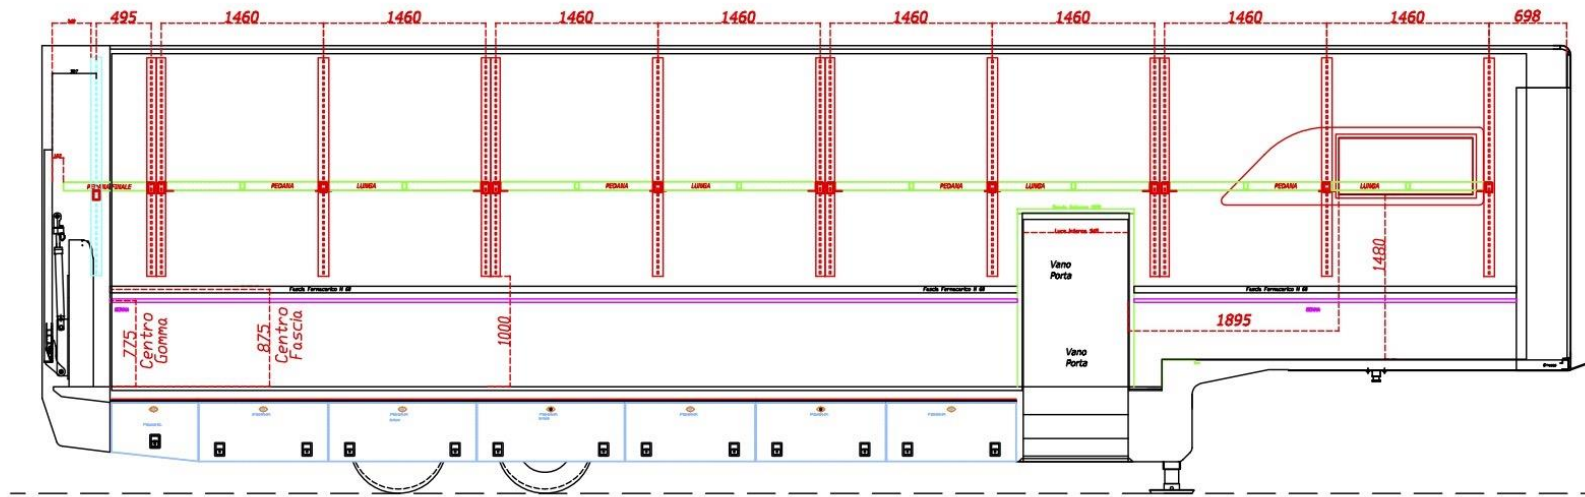

4ADDOCK

D I S T R I B U T I O N

MIELE M2 VERSION 13 M

4ADDOCK
DISTRIBUTION

4ADDOCK
DISTRIBUTION

4ADDOCK
DISTRIBUTION

TECHNICAL SPECIFICATIONS

BRAND:	MIELE
YEAR:	2022
COLOR:	WHITE 9003
TOTAL WEIGHT:	28.000 KG
AXLES:	2
TIRES:	245/70 R19,5
OUTSIDE LENGTH:	14.030 MM
INSIDE LENGTH:	13.450 MM
OUTSIDE WIDTH:	2550 MM
INSIDE WIDTH:	2480 MM
OUTSIDE HEIGHT:	3950 MM
INSIDE HEIGHT:	2990 MM
LIFT:	DHOLLANDIA 3000 KG
LIFT ENTRY:	2215 MM
KING PIN HEIGHT:	1120 MM
LATERAL DOOR:	1 ON THE RIGHT SIDE
LOADING CAPACITY:	6 CARS MAXIMUM
GOOSENECK:	YES
UNDERFLOOR LOCKERS:	YES
WINDOWS:	2

STOCK CONFIGURATION

4ADDOCK
DISTRIBUTION

WIRELESS REMOTE FOR THE LIFT

ELECTRICAL SYSTEM 220V

CHARGER VICTRON ENERGY

CABLE TO CONNECT TO THE TRACTOR UNIT

ADJUSTABLE SECOND FLOOR 13M TYPE RAMPS

36 FIXATION RINGS TYPE LOAD LOK

WHITE PAINT RAL 9003

CAPTIVE TRACK LOAD LOK ON THE WALLS (2 X 13,5 M) (13,5 M ON THE RIGHT SIDE & 13,5 M ON THE LEFT SIDE)

PROTECTIVE RUBBER GUM ON THE WALLS (2X 13,5 M) (LEFT & RIGHT)

CAPTIVE TRACK LOAD LOK IN THE FLOOR ON THE GOOSENECK (2 X 3,5 M) (LEFT & RIGHT)