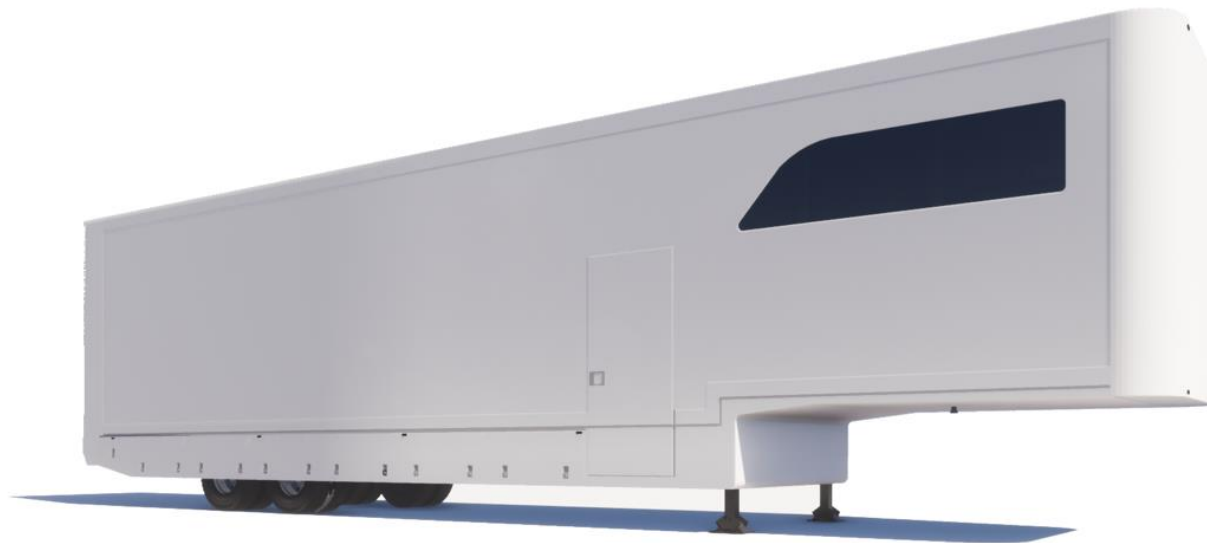

4ADDOCK

D I S T R I B U T I O N

MIELE M2 VERSION 13 M

4ADDOCK
DISTRIBUTION

4ADDOCK
DISTRIBUTION

4ADDOCK
DISTRIBUTION

TECHNICAL SPECIFICATIONS

BRAND:	MIELE
YEAR:	2022
COLOR:	WHITE 9003
TOTAL WEIGHT:	28.000 KG
AXLES:	2
TIRES:	245/70 R19,5
OUTSIDE LENGTH:	14.030 MM
INSIDE LENGTH:	13.450 MM
OUTSIDE WIDTH:	2550 MM
INSIDE WIDTH:	2480 MM
OUTSIDE HEIGHT:	3950 MM
INSIDE HEIGHT:	2990 MM
LIFT:	DHOLLANDIA 3000 KG
LIFT ENTRY:	2215 MM
KING PIN HEIGHT:	1120 MM
LATERAL DOOR:	1 ON THE RIGHT SIDE
LOADING CAPACITY:	6 CARS MAXIMUM
GOOSENECK:	YES
UNDERFLOOR LOCKERS:	YES
WINDOWS:	2

STOCK CONFIGURATION

4ADDOCK
DISTRIBUTION

WIRELESS REMOTE FOR THE LIFT

ELECTRICAL SYSTEM 220V

CHARGER VICTRON ENERGY

CABLE TO CONNECT TO THE TRACTOR UNIT

ADJUSTABLE SECOND FLOOR 13M TYPE RAMPS

36 FIXATION RINGS TYPE LOAD LOK

WHITE PAINT RAL 9003

CAPTIVE TRACK LOAD LOK ON THE WALLS (2 X 13,5 M) (13,5 M ON THE RIGHT SIDE & 13,5 M ON THE LEFT SIDE)

PROTECTIVE RUBBER GUM ON THE WALLS (2X 13,5 M) (LEFT & RIGHT)

CAPTIVE TRACK LOAD LOK IN THE FLOOR ON THE GOOSENECK (2 X 3,5 M) (LEFT & RIGHT)