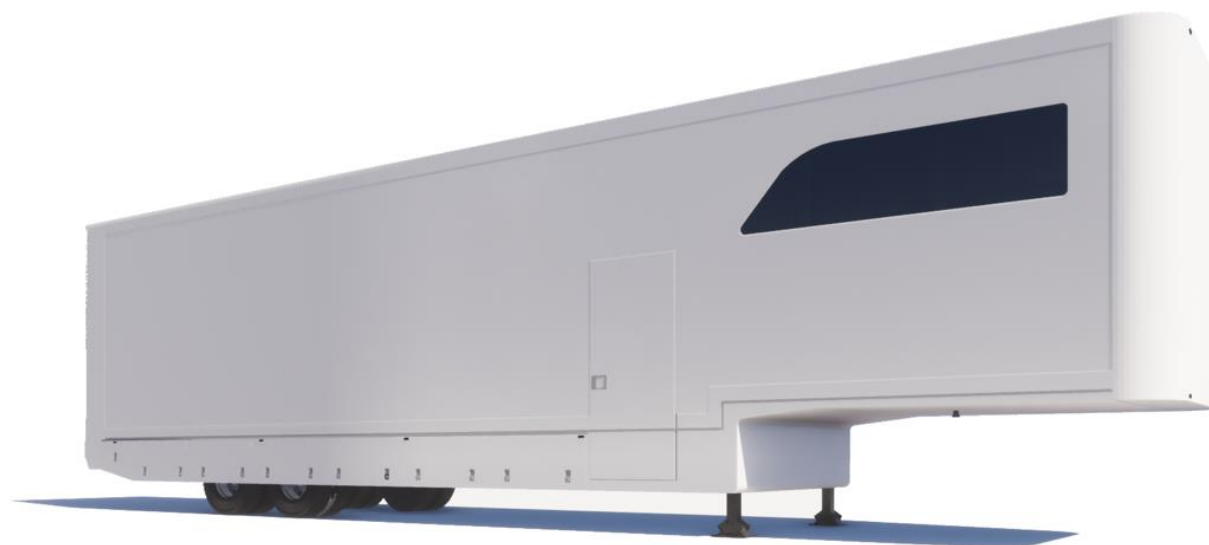

4ADDOCK

D I S T R I B U T I O N

MIELE M2 VERSION 10 M