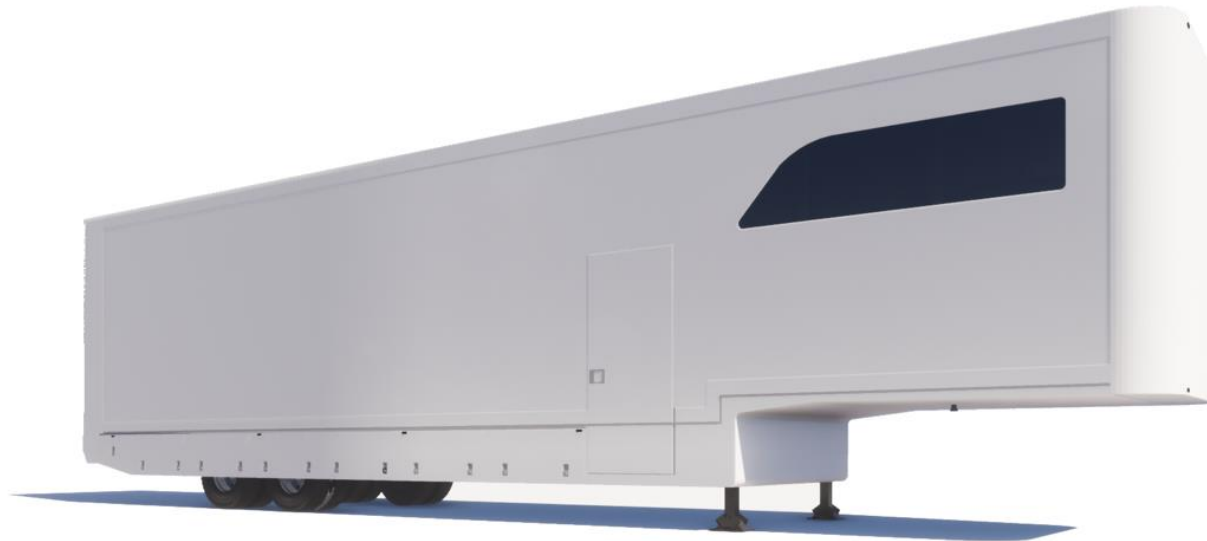

4ADDOCK

D I S T R I B U T I O N

MIELE M2 DEMO WITH STEGMAIER AWNING

AVAILABLE FROM 30th NOVEMBER 2021