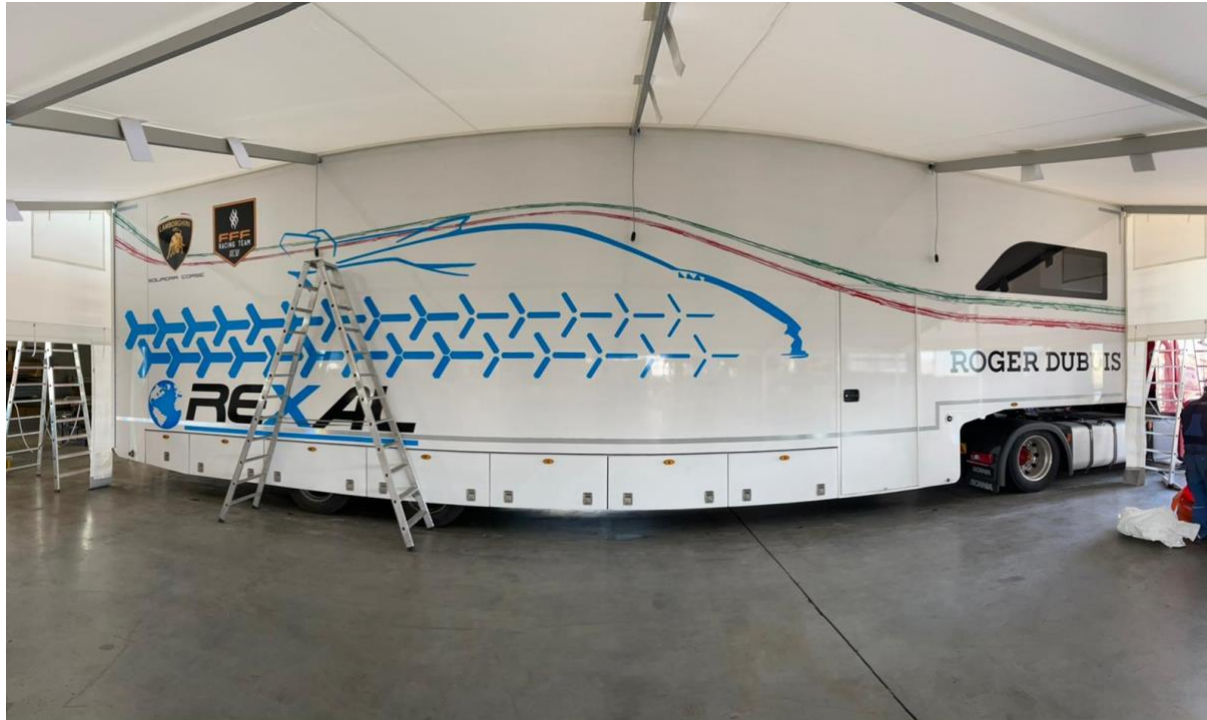

4ADDOCK
DISTRIBUTION