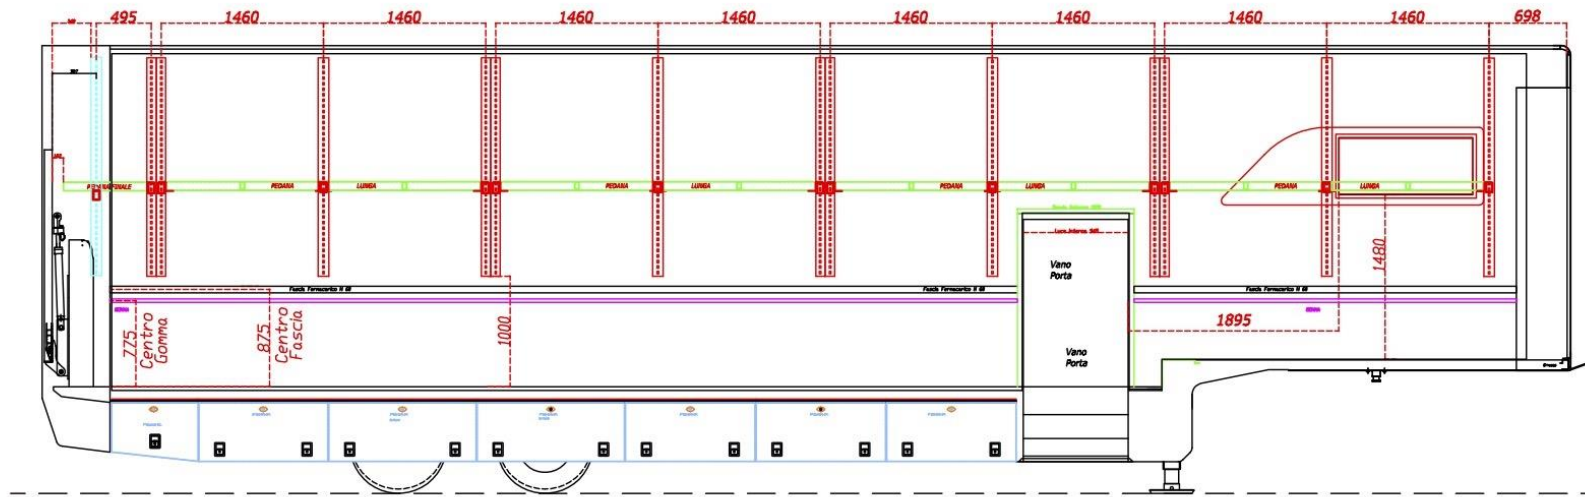

4ADDOCK

D I S T R I B U T I O N

MIELE M2 VERSION 13 M

4ADDOCK
DISTRIBUTION

4ADDOCK
DISTRIBUTION

4ADDOCK
DISTRIBUTION

TECHNICAL SPECIFICATIONS

BRAND:	MIELE
YEAR:	2021
COLOR:	WHITE 9003
TOTAL WEIGHT:	28.000 KG
AXLES:	2
TIRES:	245/70 R19,5
OUTSIDE LENGTH:	14.030 MM
INSIDE LENGTH:	13.450 MM
OUTSIDE WIDTH:	2550 MM
INSIDE WIDTH:	2480 MM
OUTSIDE HEIGHT:	3950 MM
INSIDE HEIGHT:	2990 MM
LIFT:	DHOLLANDIA 3000 KG
LIFT ENTRY:	2215 MM
KING PIN HEIGHT:	1120 MM
LATERAL DOOR:	1 ON THE RIGHT SIDE
LOADING CAPACITY:	6 CARS MAXIMUM
GOOSENECK:	YES
UNDERFLOOR LOCKERS:	YES
WINDOWS:	2

STOCK CONFIGURATION

4ADDOCK
DISTRIBUTION

WIRELESS REMOTE FOR THE LIFT

ELECTRICAL SYSTEM 220V

CHARGER VICTRON ENERGY

CABLE TO CONNECT TO THE TRACTOR UNIT

ADJUSTABLE SECOND FLOOR 13M TYPE RAMPS

36 FIXATION RINGS TYPE LOAD LOK

WHITE PAINT RAL 9003

CAPTIVE TRACK LOAD LOK ON THE WALLS (2 X 13,5 M) (13,5 M ON THE RIGHT SIDE & 13,5 M ON THE LEFT SIDE)

PROTECTIVE RUBBER GUM ON THE WALLS (2X 13,5 M) (LEFT & RIGHT)

CAPTIVE TRACK LOAD LOK IN THE FLOOR ON THE GOOSENECK (2 X 3,5 M) (LEFT & RIGHT)