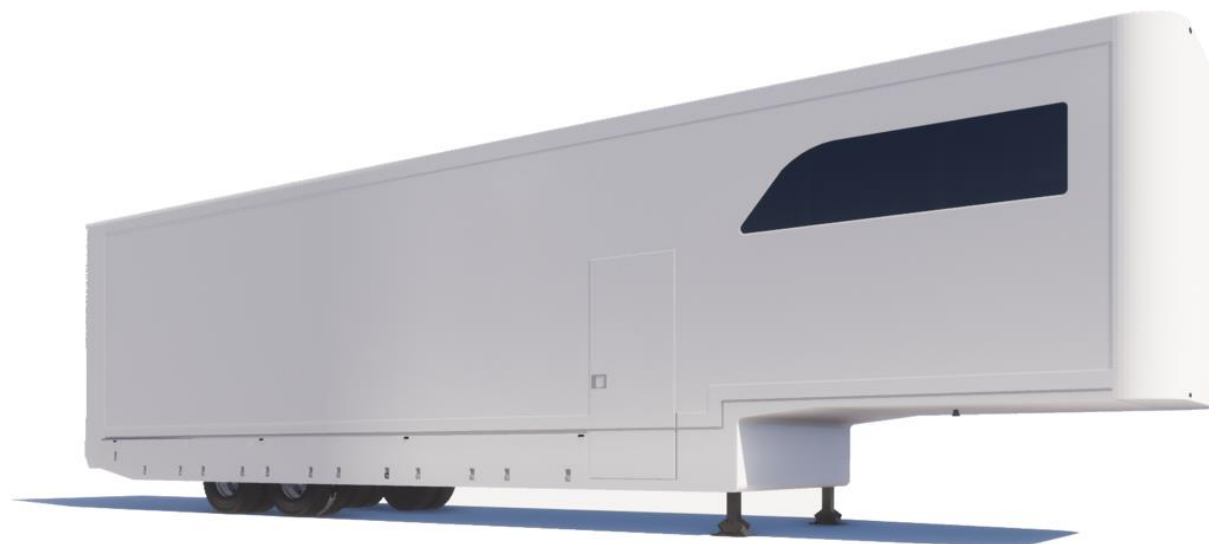

4ADDOCK

D I S T R I B U T I O N

MIELE M2 VERSION 13 M

4ADDOCK
DISTRIBUTION

4ADDOCK
DISTRIBUTION

4ADDOCK
DISTRIBUTION

TECHNICAL SPECIFICATIONS

BRAND:	MIELE
YEAR:	2021
COLOR:	WHITE 9003
TOTAL WEIGHT:	28.000 KG
AXLES:	2
TIRES:	245/70 R19,5
OUTSIDE LENGTH:	14.030 MM
INSIDE LENGTH:	13.450 MM
OUTSIDE WIDTH:	2550 MM
INSIDE WIDTH:	2480 MM
OUTSIDE HEIGHT:	3950 MM
INSIDE HEIGHT:	2990 MM
LIFT:	DHOLLANDIA 3000 KG
LIFT ENTRY:	2215 MM
KING PIN HEIGHT:	1120 MM
LATERAL DOOR:	1 ON THE RIGHT SIDE
LOADING CAPACITY:	6 CARS MAXIMUM
GOOSENECK:	YES
UNDERFLOOR LOCKERS:	YES
WINDOWS:	2

STOCK CONFIGURATION

4ADDOCK
DISTRIBUTION

WIRELESS REMOTE FOR THE LIFT

ELECTRICAL SYSTEM 220V

CHARGER VICTRON ENERGY

CABLE TO CONNECT TO THE TRACTOR UNIT

ADJUSTABLE SECOND FLOOR 13M TYPE RAMPS

36 FIXATION RINGS TYPE LOAD LOK

WHITE PAINT RAL 9003

CAPTIVE TRACK LOAD LOK ON THE WALLS (2 X 13,5 M) (13,5 M ON THE RIGHT SIDE & 13,5 M ON THE LEFT SIDE)

PROTECTIVE RUBBER GUM ON THE WALLS (2X 13,5 M) (LEFT & RIGHT)

CAPTIVE TRACK LOAD LOK IN THE FLOOR ON THE GOOSENECK (2 X 3,5 M) (LEFT & RIGHT)