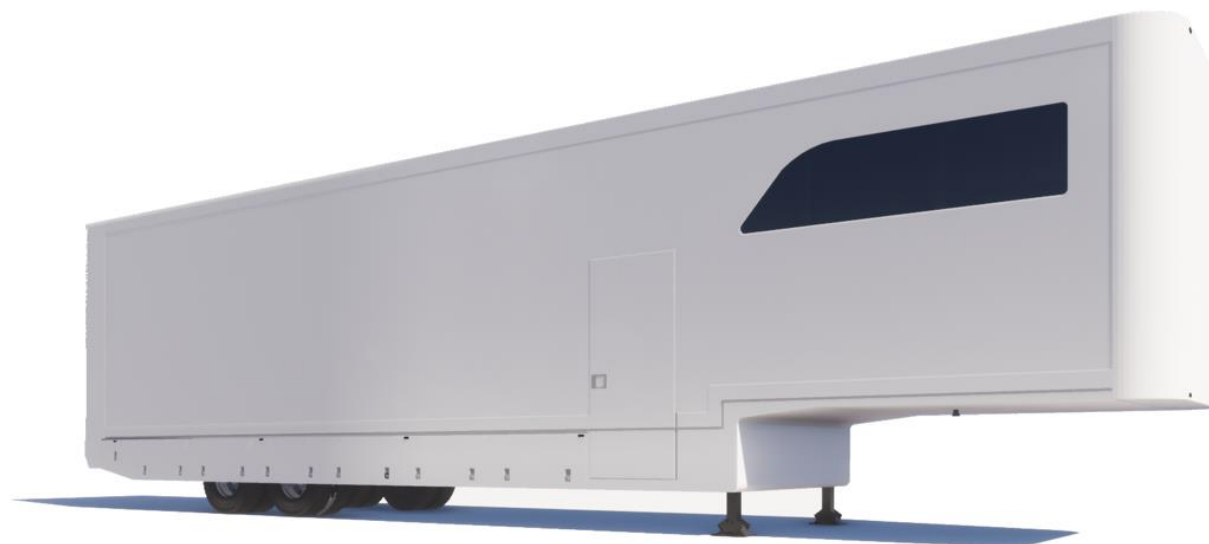

4ADDOCK

D I S T R I B U T I O N

MIELE M2 VERSION 10 M