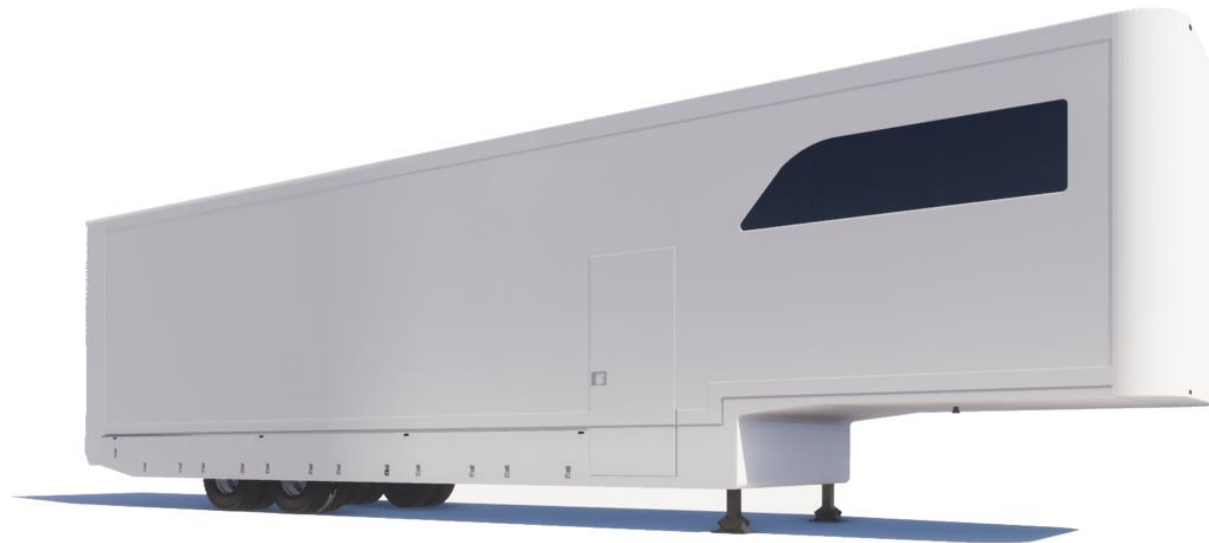

4ADDOCK

D I S T R I B U T I O N

MIELE M2 TRAILER 2021

4ADDOCK
DISTRIBUTION

4ADDOCK
DISTRIBUTION

4ADDOCK
DISTRIBUTION

TECHNICAL SPECIFICATIONS

BRAND:	MIELE
YEAR:	2021
COLOR:	WHITE 9003
TOTAL WEIGHT:	28.000 KG
AXLES:	2
TIRES:	245/70 R19,5
OUTSIDE LENGTH:	14.030 MM
INSIDE LENGTH:	13.450 MM
OUTSIDE WIDTH:	2550 MM
INSIDE WIDTH:	2480 MM
OUTSIDE HEIGHT:	3950 MM
INSIDE HEIGHT:	2990 MM
LIFT:	DHOLLANDIA 3000 KG
LIFT ENTRY:	2215 MM
KING PIN HEIGHT:	1120 MM
LATERAL DOOR:	1 ON THE RIGHT SIDE
LOADING CAPACITY:	6 CARS MAXIMUM
GOOSENECK:	YES
UNDERFLOOR LOCKERS:	YES
WINDOWS:	2

STOCK CONFIGURATION

WIRELESS REMOTE FOR THE LIFT

ELECTRICAL SYSTEM 220V

CABLE TO CONNECT TO THE TRACTOR UNIT

ADJUSTABLE SECOND FLOOR 13M TYPE RAMPS

36 FIXATION RINGS TYPE LOAD LOK

WHITE PAINT RAL 9003

CAPTIVE TRACK LOAD LOK ON THE WALLS (2 X 13,5 M) (13,5 M ON THE RIGHT SIDE & 13,5 M ON THE LEFT SIDE) (GROUND FLOOR)

PROTECTIVE RUBBER GUM ON THE WALLS (2X 13,5 M) (LEFT & RIGHT) (GROUND FLOOR)

CAPTIVE TRACK LOAD LOK IN THE FLOOR ON THE GOOSENECK (2 X 3,5 M) (LEFT & RIGHT)

SPARE WHEEL R19,5

PRICE

116.954,00€ EXCL. VAT AVAILABLE FROM APRIL 2021