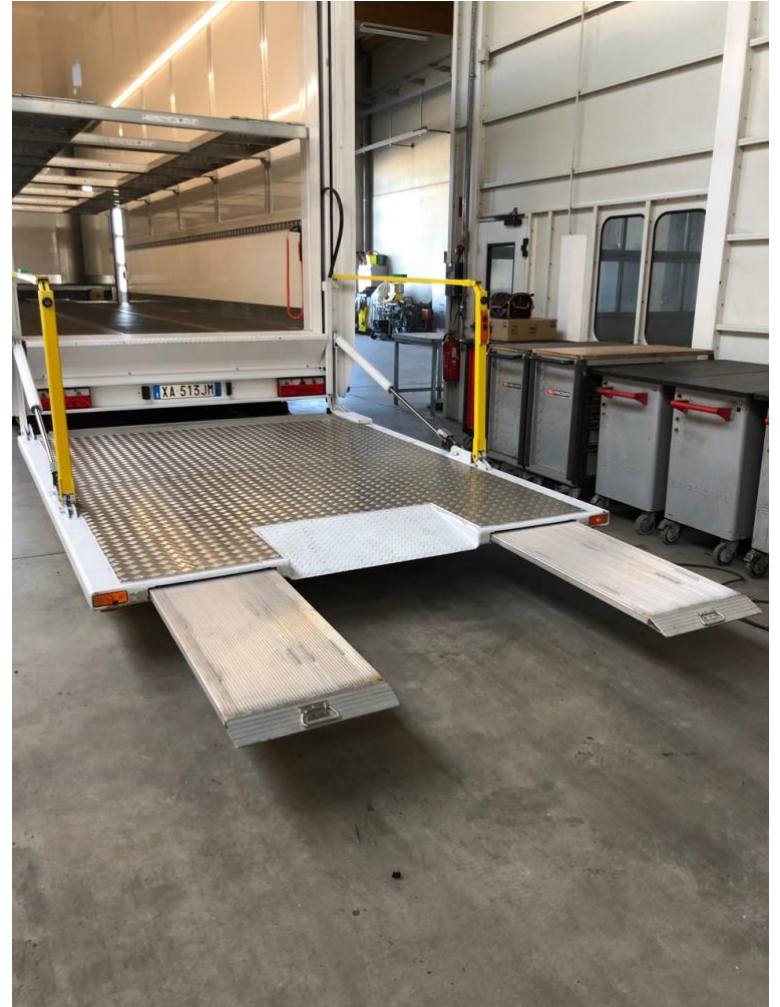

4ADDOCK

D I S T R I B U T I O N

MIELE M2 TRAILER 2021

4ADDOCK
DISTRIBUTION

4ADDOCK
DISTRIBUTION

4ADDOCK
DISTRIBUTION

TECHNICAL SPECIFICATIONS

BRAND:	MIELE
YEAR:	2021
COLOR:	WHITE 9003
TOTAL WEIGHT:	28.000 KG
AXLES:	2
TIRES:	245/70 R19,5
OUTSIDE LENGTH:	14.030 MM
INSIDE LENGTH:	13.450 MM
OUTSIDE WIDTH:	2550 MM
INSIDE WIDTH:	2480 MM
OUTSIDE HEIGHT:	3950 MM
INSIDE HEIGHT:	2990 MM
LIFT:	DHOLLANDIA 3000 KG
LIFT ENTRY:	2215 MM
KING PIN HEIGHT:	1120 MM
LATERAL DOOR:	1 ON THE RIGHT SIDE
LOADING CAPACITY:	6 CARS MAXIMUM
GOOSENECK:	YES
UNDERFLOOR LOCKERS:	YES
WINDOWS:	2

STOCK CONFIGURATION

WIRELESS REMOTE FOR THE LIFT

ELECTRICAL SYSTEM 220V

CABLE TO CONNECT TO THE TRACTOR UNIT

ADJUSTABLE SECOND FLOOR 13M TYPE RAMPS

36 FIXATION RINGS TYPE LOAD LOK

WHITE PAINT RAL 9003

CAPTIVE TRACK LOAD LOK ON THE WALLS (2 X 13,5 M) (13,5 M ON THE RIGHT SIDE & 13,5 M ON THE LEFT SIDE) (GROUND FLOOR)

PROTECTIVE RUBBER GUM ON THE WALLS (2X 13,5 M) (LEFT & RIGHT) (GROUND FLOOR)

CAPTIVE TRACK LOAD LOK IN THE FLOOR ON THE GOOSENECK (2 X 3,5 M) (LEFT & RIGHT)

SPARE WHEEL R19,5

PRICE

116.954,00€ EXCL. VAT AVAILABLE FROM APRIL 2021