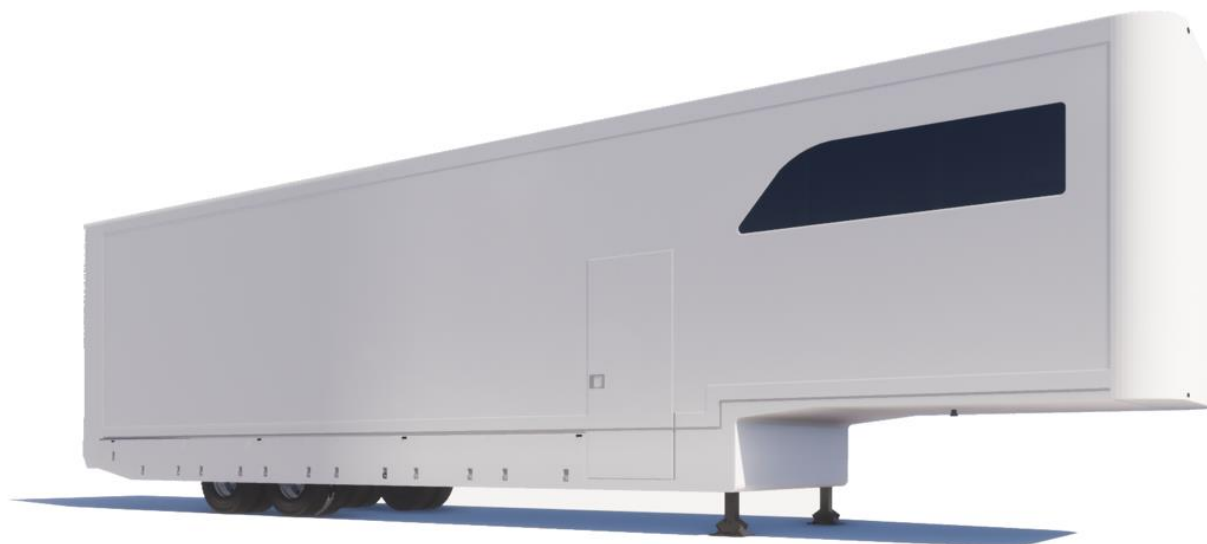

4ADDOCK

D I S T R I B U T I O N

RENTAL MIELE TRAILER 2021