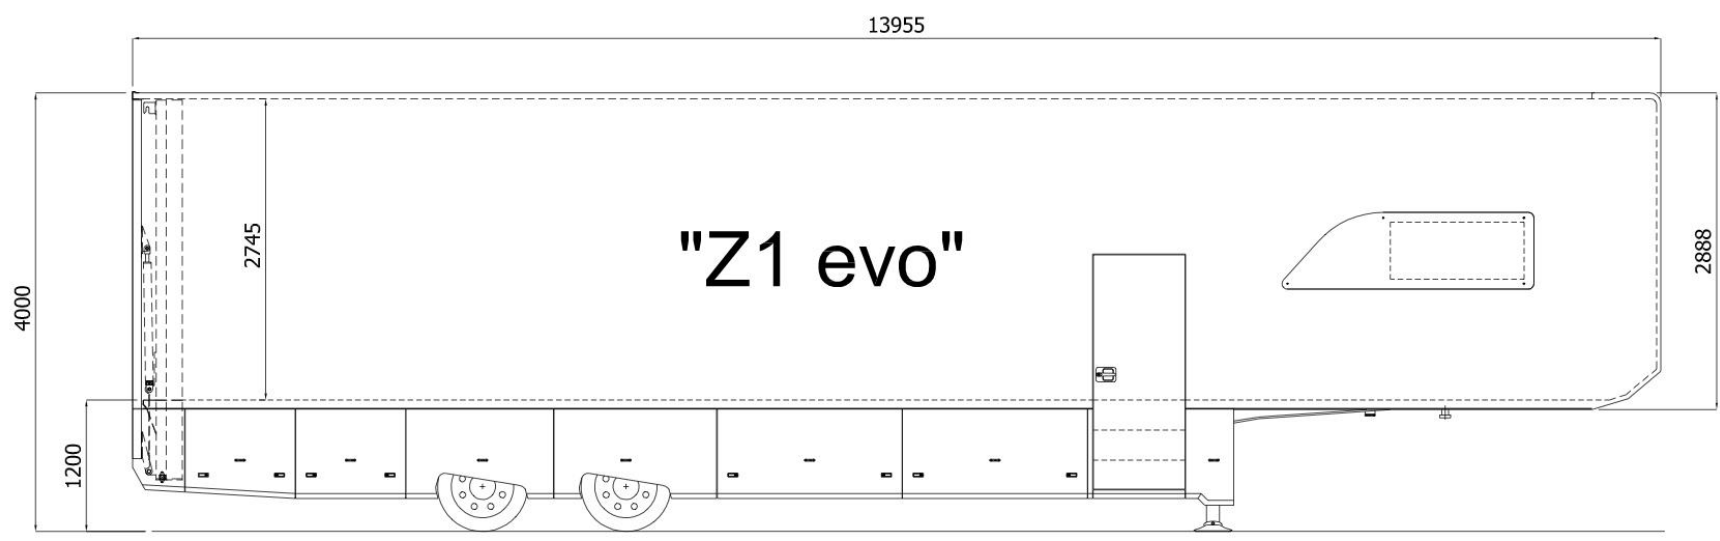

4ADDOCK

D I S T R I B U T I O N

STOCK 2021 ASTA CAR Z1 - 4718

SPECIFICATION

TECHNICAL SPECIFICATIONS

Brand :	ASTA CAR
Model :	Z1
Year :	2021
Color :	WHITE RAL 9003
Total weight :	28.000 KG
Axles :	2
Tyres :	385/55 R22,5
Length :	13.955 mm
Width :	2550 mm
Height :	4000 mm
Inside height :	2740 mm
Lift :	DHOLLANDIA 2500 - 3000 KG
Lift entry :	2215 mm
King pin height :	980 mm
Lateral door :	1 ON THE RIGHT SIDE
Loading capacity :	6 CARS MAXIMUM
Gooseneck :	NO
Underfloor lockers :	YES
Windows :	2

STOCK CONFIGURATION

ECO WOOD BLACK FLOOR ON THE GROUND FLOOR

CAPTIVE TRACK LOAD LOK INTEGRATED IN THE FLOOR 2 X 13 M (GROUND FLOOR)

ELECTRICAL SYSTEM 220V

LIGHTING SYSTEM IN THE CARGO AREA

1 WIRELESS REMOTE CONTROL FOR THE LIFT

CONNECTION CABLE TO THE TRACTOR UNIT

SECOND FLOOR MODEL TO DECIDE

ALUMINIUM WHEELS 4

LIGHTING SYSTEM LED IN THE LOADING AREA (2x10m)

LIGHTING SYSTEM LED IN THE LIVING AREA (2x3m)

INTERNAL VERTICAL LIGHTING IN THE LOADING AREA