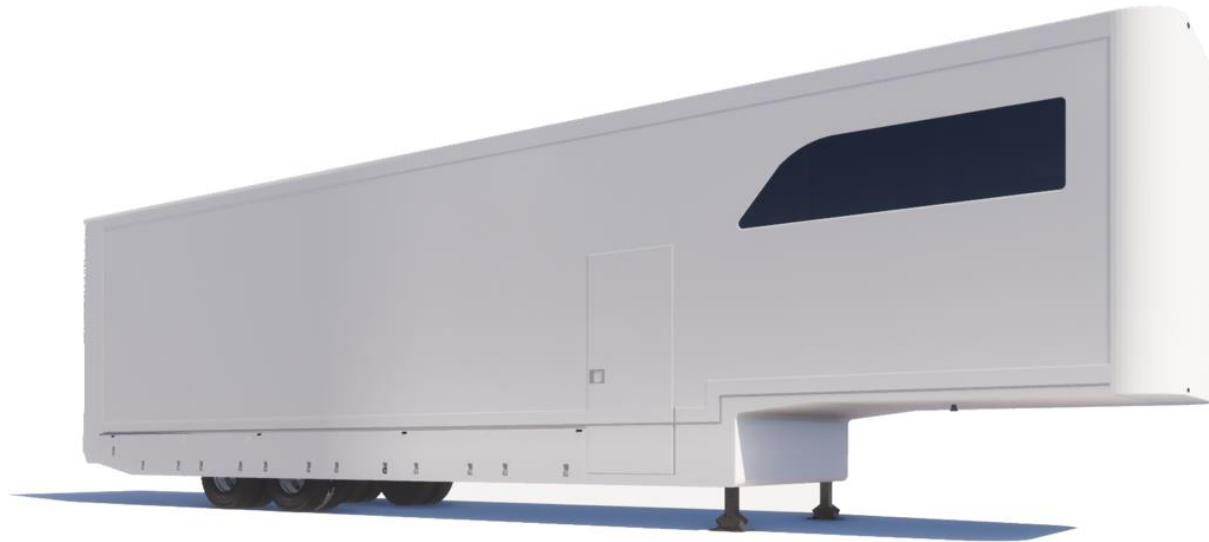

4ADDOCK

D I S T R I B U T I O N

RENTAL MIELE TRAILER