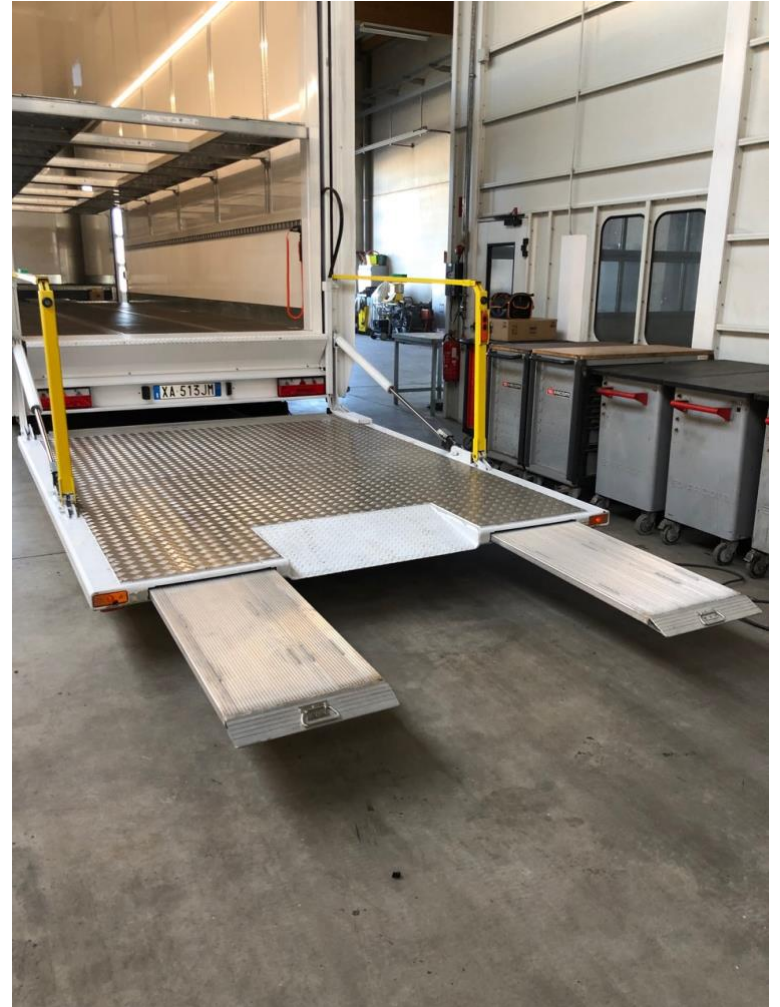

4ADDOCK
DISTRIBUTION