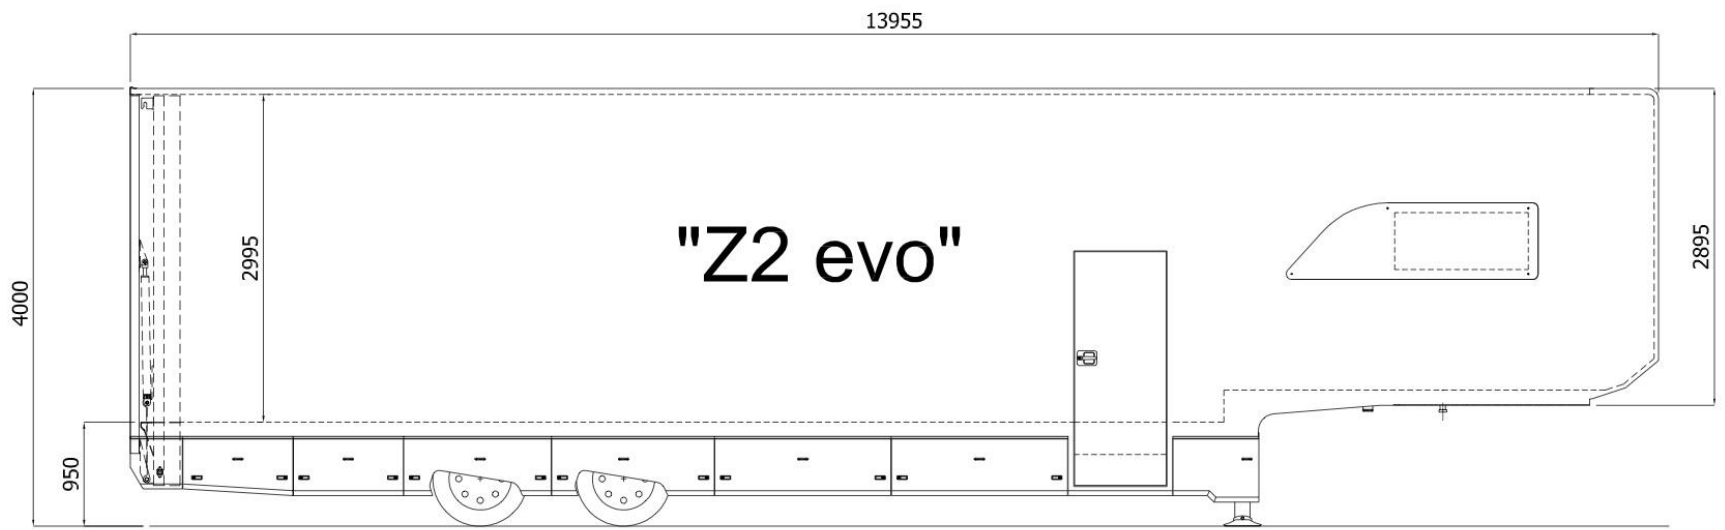

4ADDOCK

D I S T R I B U T I O N

STOCK 4728 ASTA CAR Z2

SPECIFICATION

TECHNICAL SPECIFICATIONS

4ADDOCK
Distribution

BRAND :	ASTA CAR
MODEL :	Z2
YEAR :	2020
COLOR :	WHITE RAL 9003
TOTAL WEIGHT :	28.000 KG
AXLES :	2
TYRES :	265/70 R19,5
LENGTH :	14.040mm
WIDTH :	2550 mm
HEIGHT :	4000 mm
INSIDE HEIGHT :	2990 mm
LIFT :	DHOLLANDIA 2500 - 3000 KG
LIFT ENTRY :	2215 mm
KING PIN HEIGHT :	1120 mm
LATERAL DOOR :	1 ON THE RIGHT SIDE
LOADING CAPACITY :	6 CARS MAXIMUM
GOOSENECK :	YES
UNDERFLOOR LOCKERS :	YES
WINDOWS :	2

STOCK CONFIGURATION

ECO WOOD BLACK FLOOR ON THE GROUND FLOOR

CAPTIVE TRACK LOAD LOK INTEGRATED IN THE FLOOR 2X 10 M (GROUND FLOOR)

VICTRON ENERGY SKYLLA

LIGHTING IN THE LOCKERS AREA

EXTERNAL LED NIGHT KIT

PANEL CONTROL 4 PLUGS + 1 IN AND OUT 380V

ELECTRICAL SYSTEM 220 V

LIGHTING SYSTEM IN THE CARGO AREA

1 WIRELESS REMOTE CONTROL FOR THE LIFT

CONNECTION CABLE TO THE TRACTOR UNIT

SECOND FLOOR:

TO DECIDE

PRICE

134.220,00€ excl. VAT & TRANSPORT (5% STOCK DISCOUNT DEDUCTED)